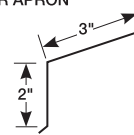

FAX: (701) 749-5304

www.wheatlandsteelandtrim.com

TRIM AND ACCESSORIES

ROOFING - EAVE AND END LAPS

ROOFING - INTERMEDIATE SUPPORTS
SIDING - ALL SUPPORTS

14" RIDGE CAP

20" RIDGE CAP

GUTTER APRON

ANGLE FLASHING

5" X 5" RAKE & CORNER

3" X 3" RAKE CORNER

7" X 5" RAKE TRIM

ANGLE FLASHING

DOOR TRIM

DOUBLE ANGLE TRIM

DOUBLE ANGLE TRIM