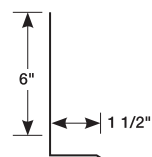

ANGLE FLASHING

DOOR JAMB TRIM

DOOR HEADER

BASE MOULDING

TRACK COVER

POST TRIM

INSIDE CORNER

EAVE TRIM

7/8" J TRIM

POST TRIM

POST TRIM

FASCIA TRIM

DRIP CAP TRIM

STARTER STRIP

We can make any custom special trim.