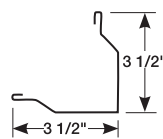

3" X 3" RAKE CORNER