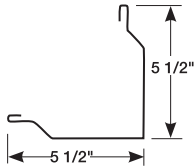

FAX: (701) 749-5304

www.wheatlandsteelandtrim.com

TRIM AND ACCESSORIES

ROOFING - EAVE AND END LAPS

ROOFING - INTERMEDIATE SUPPORTS
SIDING - ALL SUPPORTS

14" RIDGE CAP

20" RIDGE CAP

GUTTER APRON

ANGLE FLASHING

5" X 5" RAKE & CORNER

3" X 3" RAKE CORNER

7" X 5" RAKE TRIM

ANGLE FLASHING

DOOR TRIM

DOUBLE ANGLE TRIM

DOUBLE ANGLE TRIM