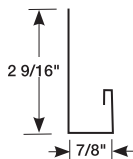

Wheatland Steel and Trim

3361 134th Ave S.E.

Tower City, ND 58071

Phone: (877) 822-3530

FAX: (701) 749-5304

www.wheatlandsteelandtrim.com

TRIM AND ACCESSORIES

7/8" J TRIM

We can make any custom special trim.