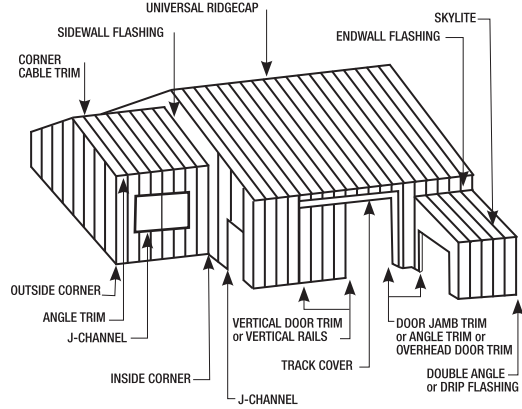

FAX: (701) 749-5304

www.wheatlandsteelandtrim.com

TRIM AND ACCESSORIES

ROOFING - EAVE AND END LAPS

ROOFING - INTERMEDIATE SUPPORTS
SIDING - ALL SUPPORTS

14" RIDGE CAP

20" RIDGE CAP

GUTTER APRON

ANGLE FLASHING

5" X 5" RAKE & CORNER

3" X 3" RAKE CORNER

7" X 5" RAKE TRIM

ANGLE FLASHING

DOOR TRIM

DOUBLE ANGLE TRIM

DOUBLE ANGLE TRIM